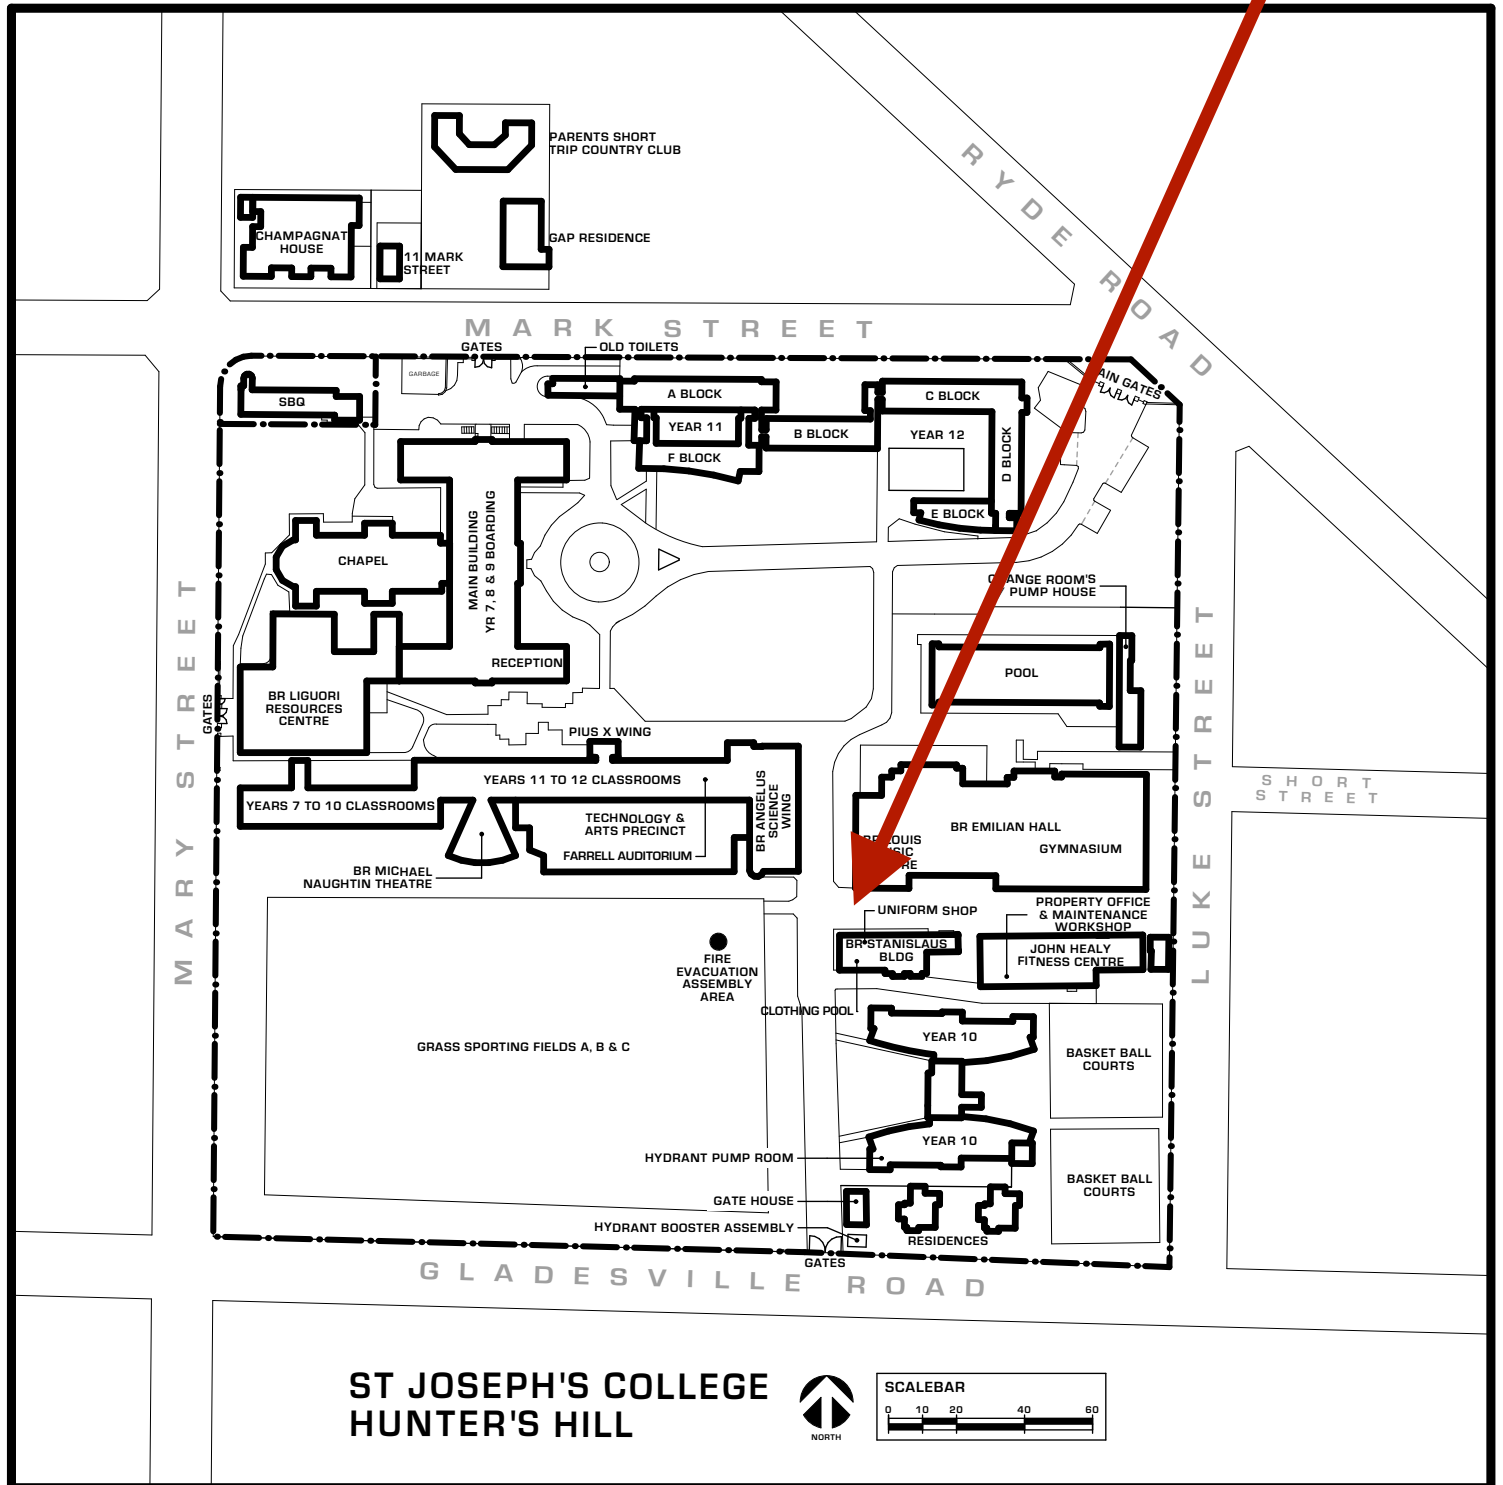

**“Drop off” for White Elephant
Storage Room - located on corner of Br Stanislaus Building
next to Uniform Shop**

DROP OFF TIMETABLE

Thursday 22 Sept 3-5pm Friday 7 Oct 3.30-5pm Saturday 8 Oct 9-11am

Friday 14 Oct 3.30-5pm Saturday 15 Oct 9-11am

Friday 21 Oct 3.30-5pm Saturday 22 Oct 9-11am

Collection cut-off for small items

Friday 11 Nov 3.30-5pm

Open for collection of small furniture items that will fit in boot of car